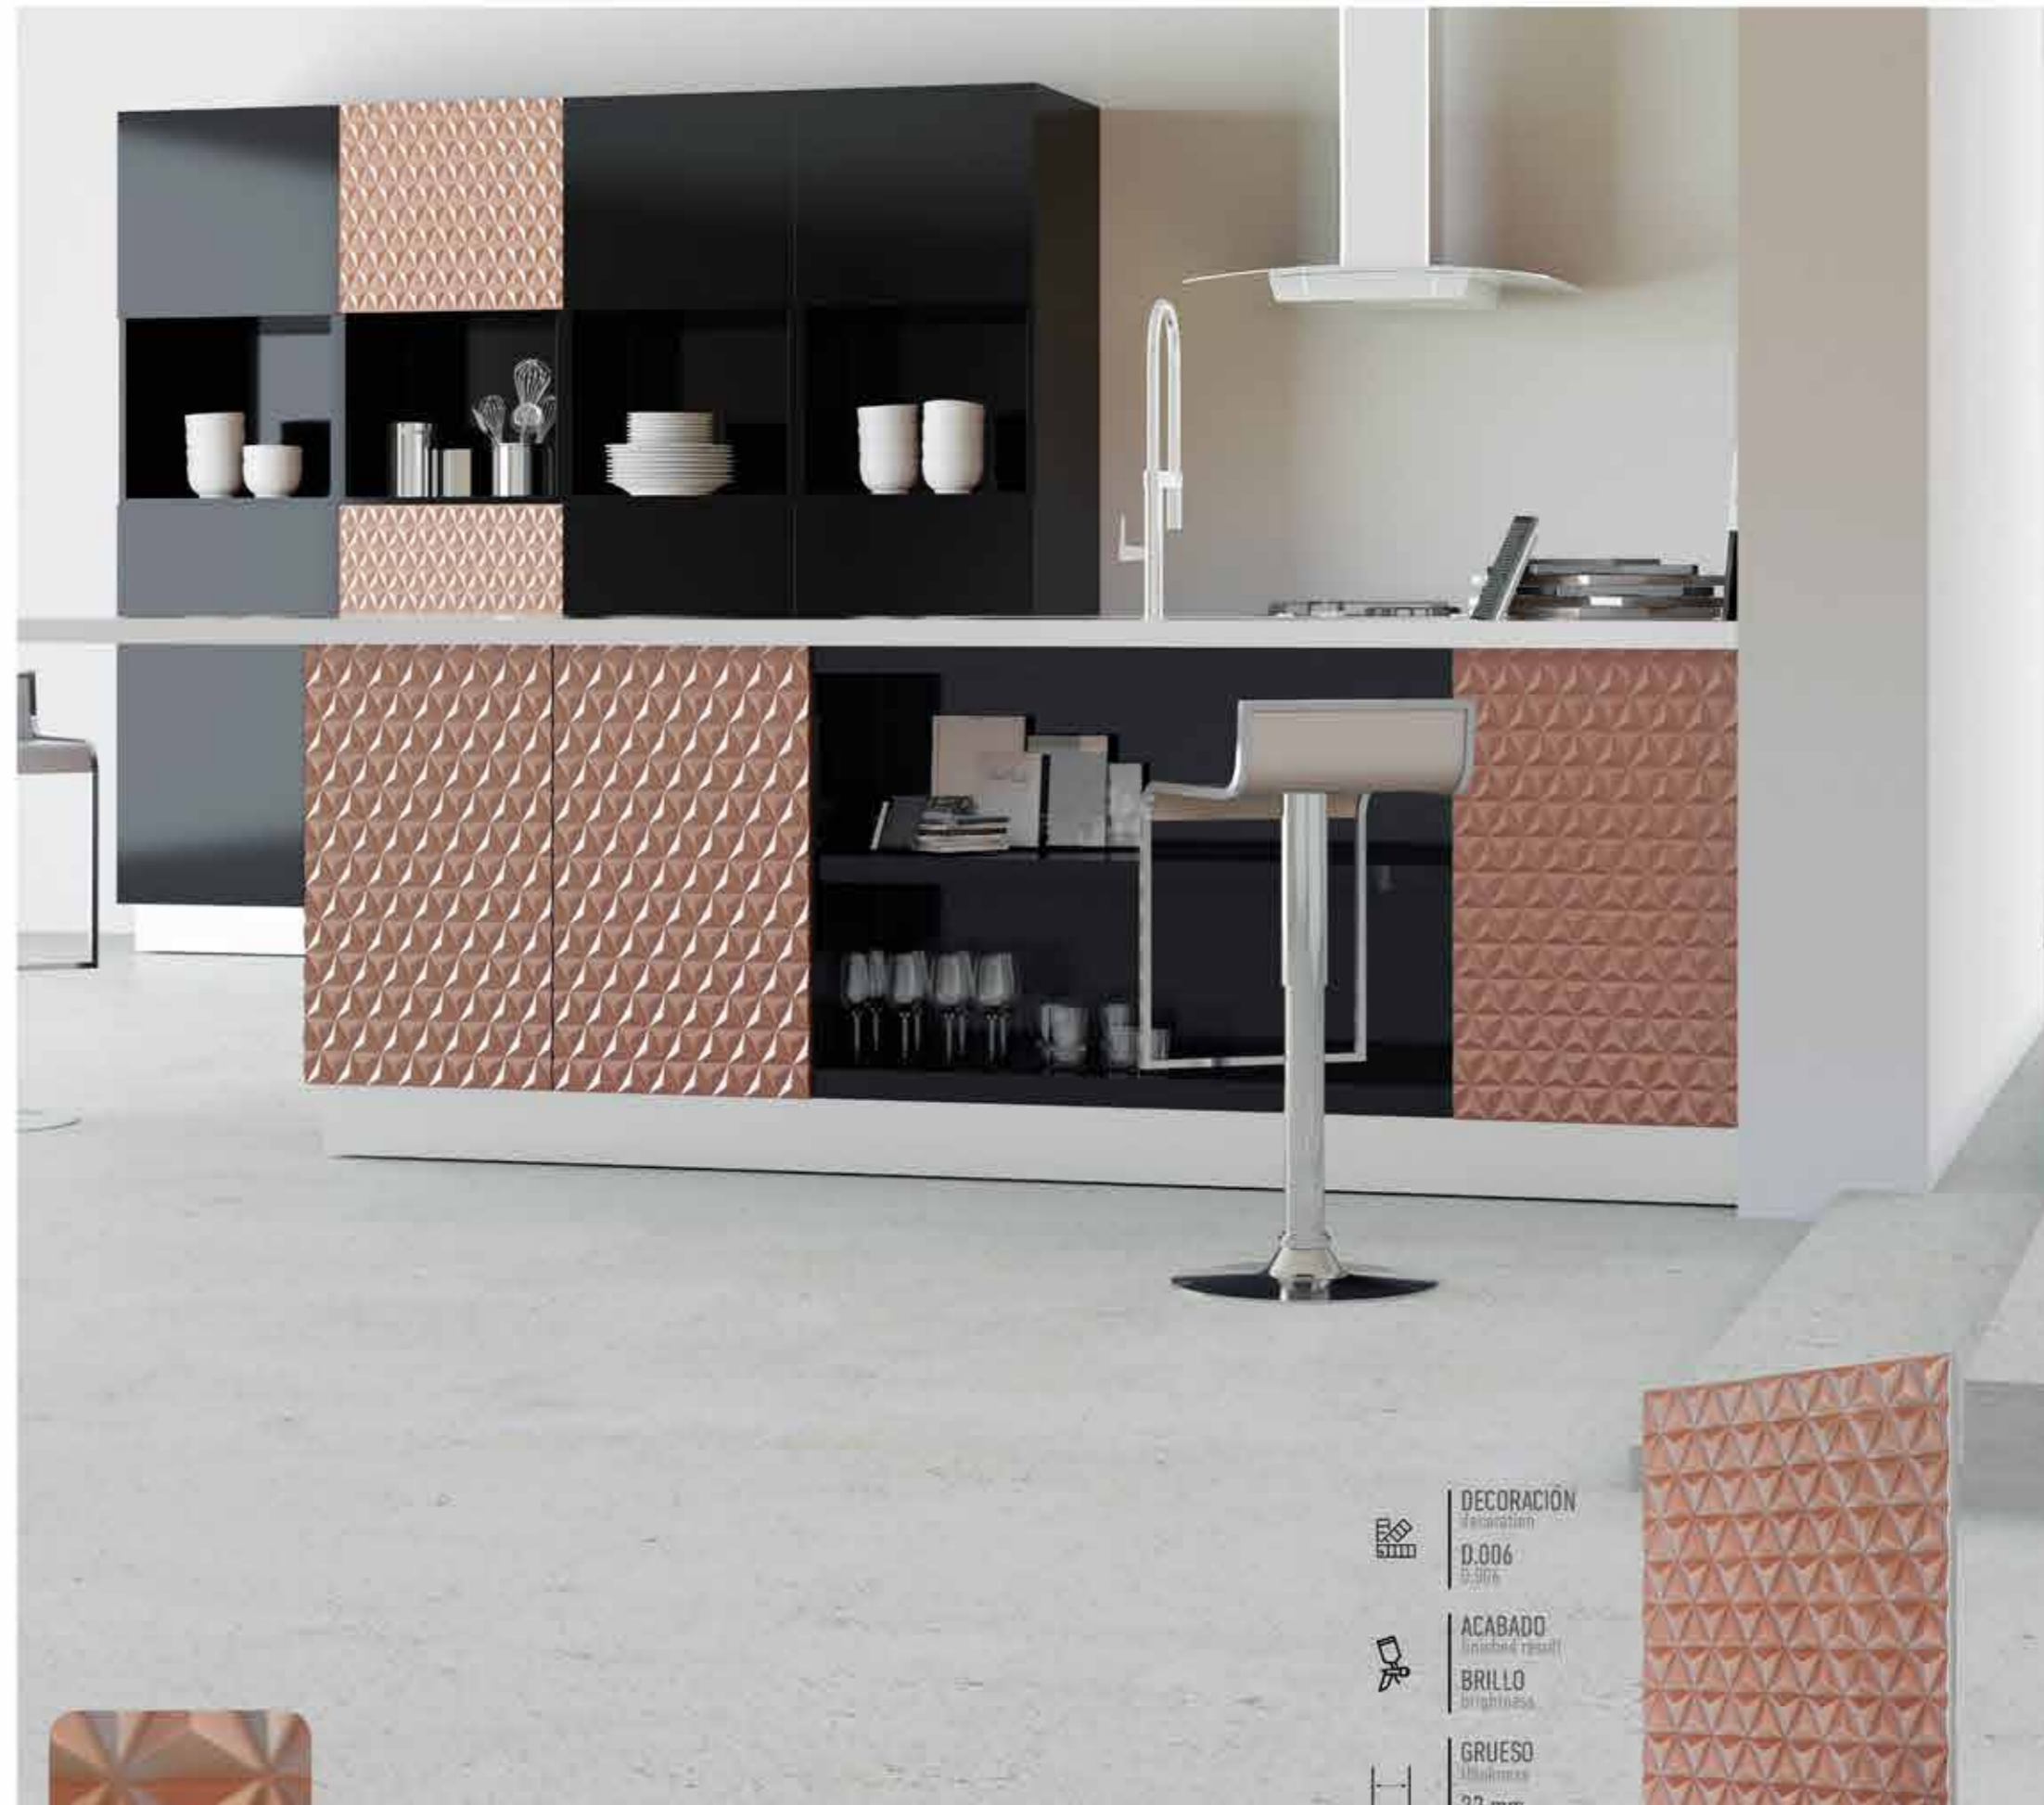

ACABADO
finished result
MATE
mat

GRUESO
thickness
19/22 mm
19/22 mm

PROFUNDIDAD
profundity
5 mm
5 mm

K0.6

DECORACIÓN
decoration
D.006
D.006

ACABADO
finished result
BRILLO
brightness

GRUESO
thickness
22 mm
19/22 mm